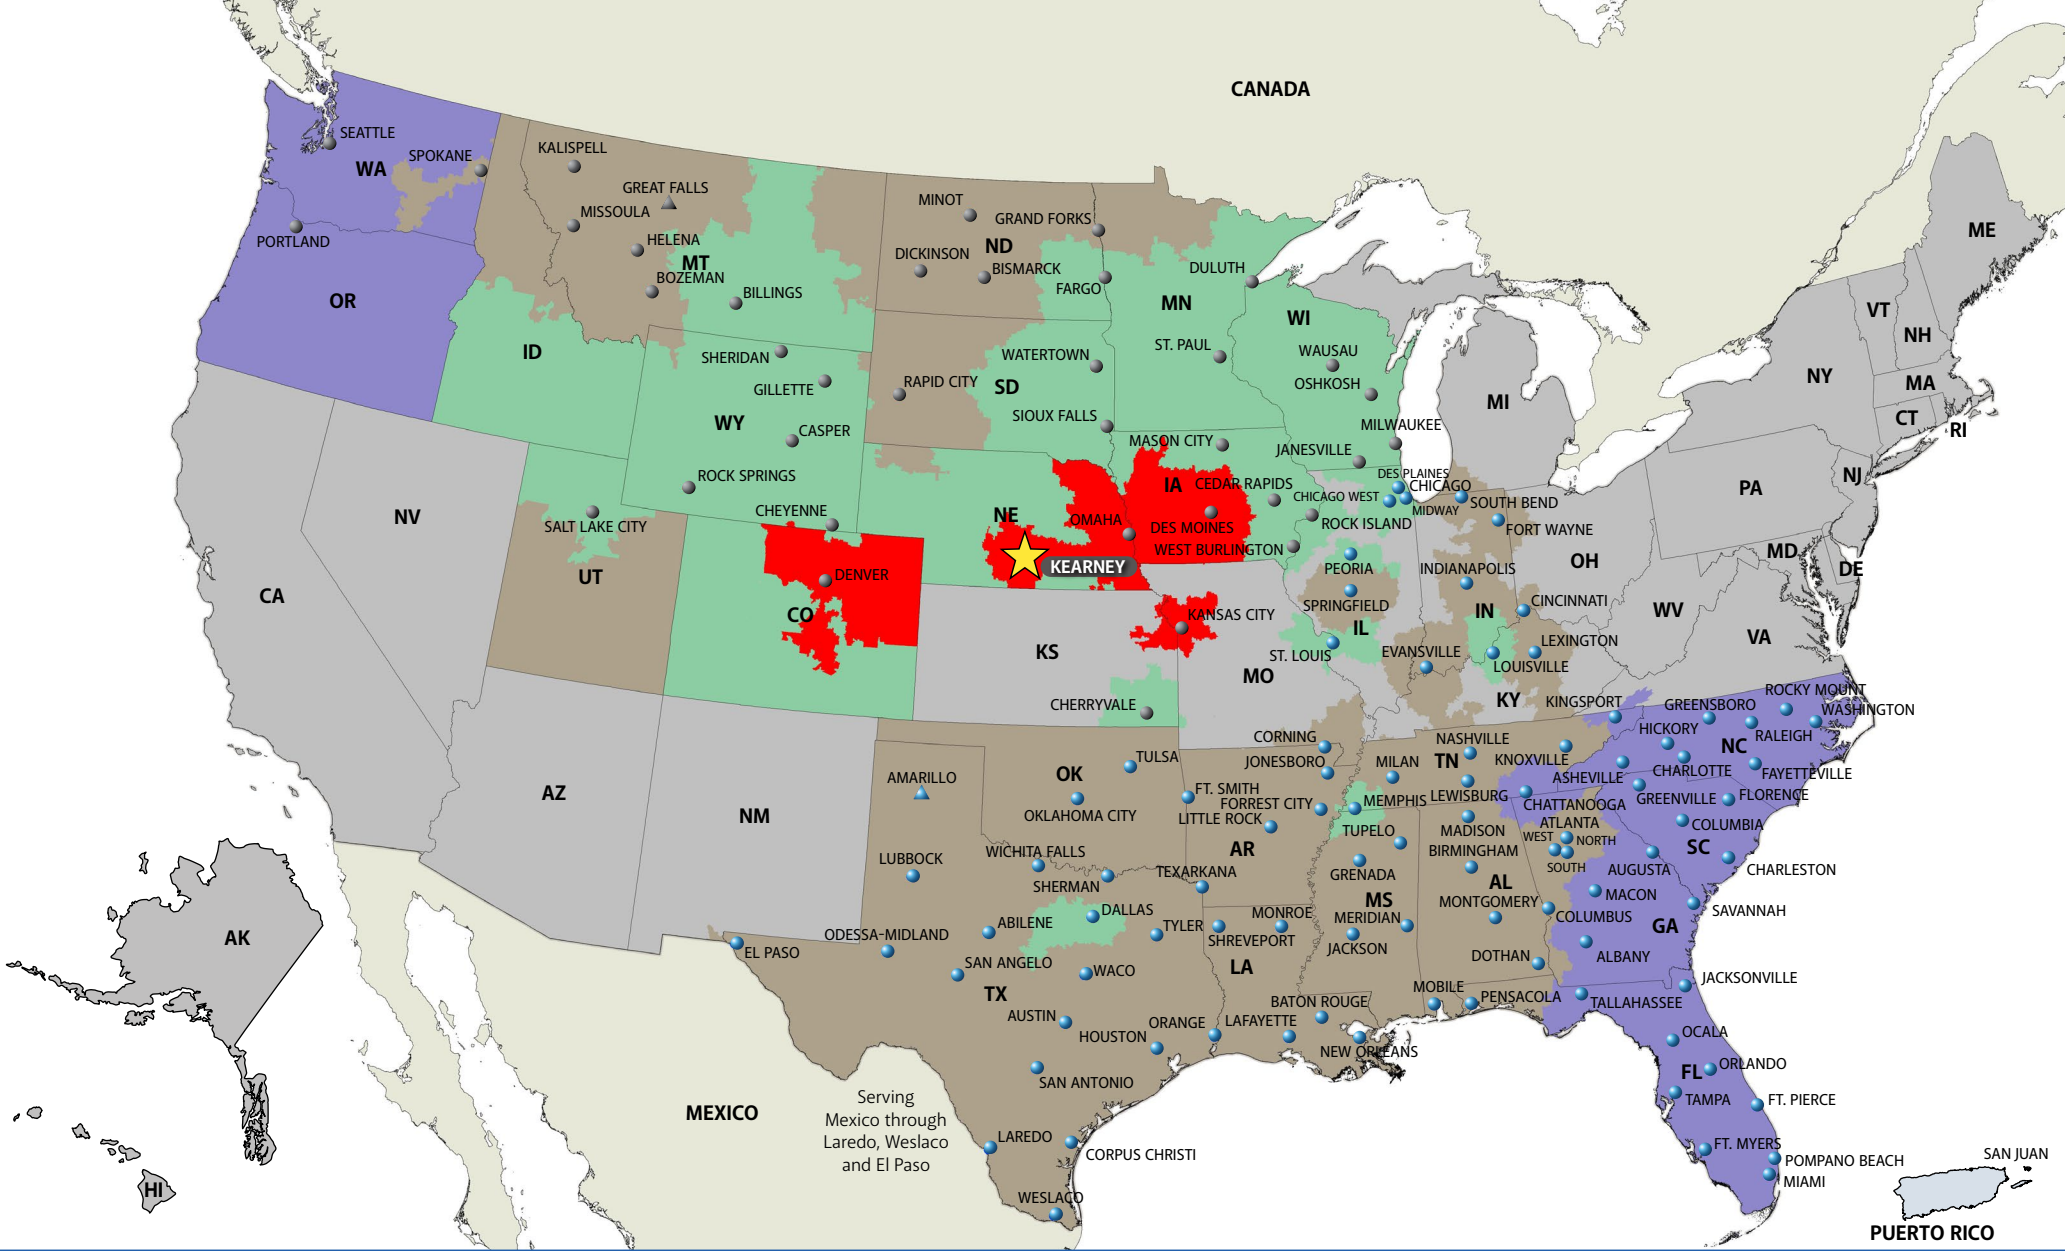

AAA COOPER TRANSPORTATION®
www.AAACooper.com

KEARNEY, NE

308-251-2108 Local
 888-660-7485 Toll Free
 877-697-8855 Fax
 614 Third Avenue
 Kearney, NE 68847

Services We Provide

- Less-Than-Truckload
- Dedicated Services
- International Services
- Managed Services

MIDWEST MOTOR EXPRESS

WWW.MMEINC.COM

PEORIA, IL

309-291-3130 Local
 888-681-7310 Toll Free
 877-697-8897 Toll Free Fax
 780 West Birchwood Street
 Morton, IL 61550

Services We Provide

- Less-Than-Truckload
- Dedicated Services
- International Services
- Managed Services
- Fleet Maintenance