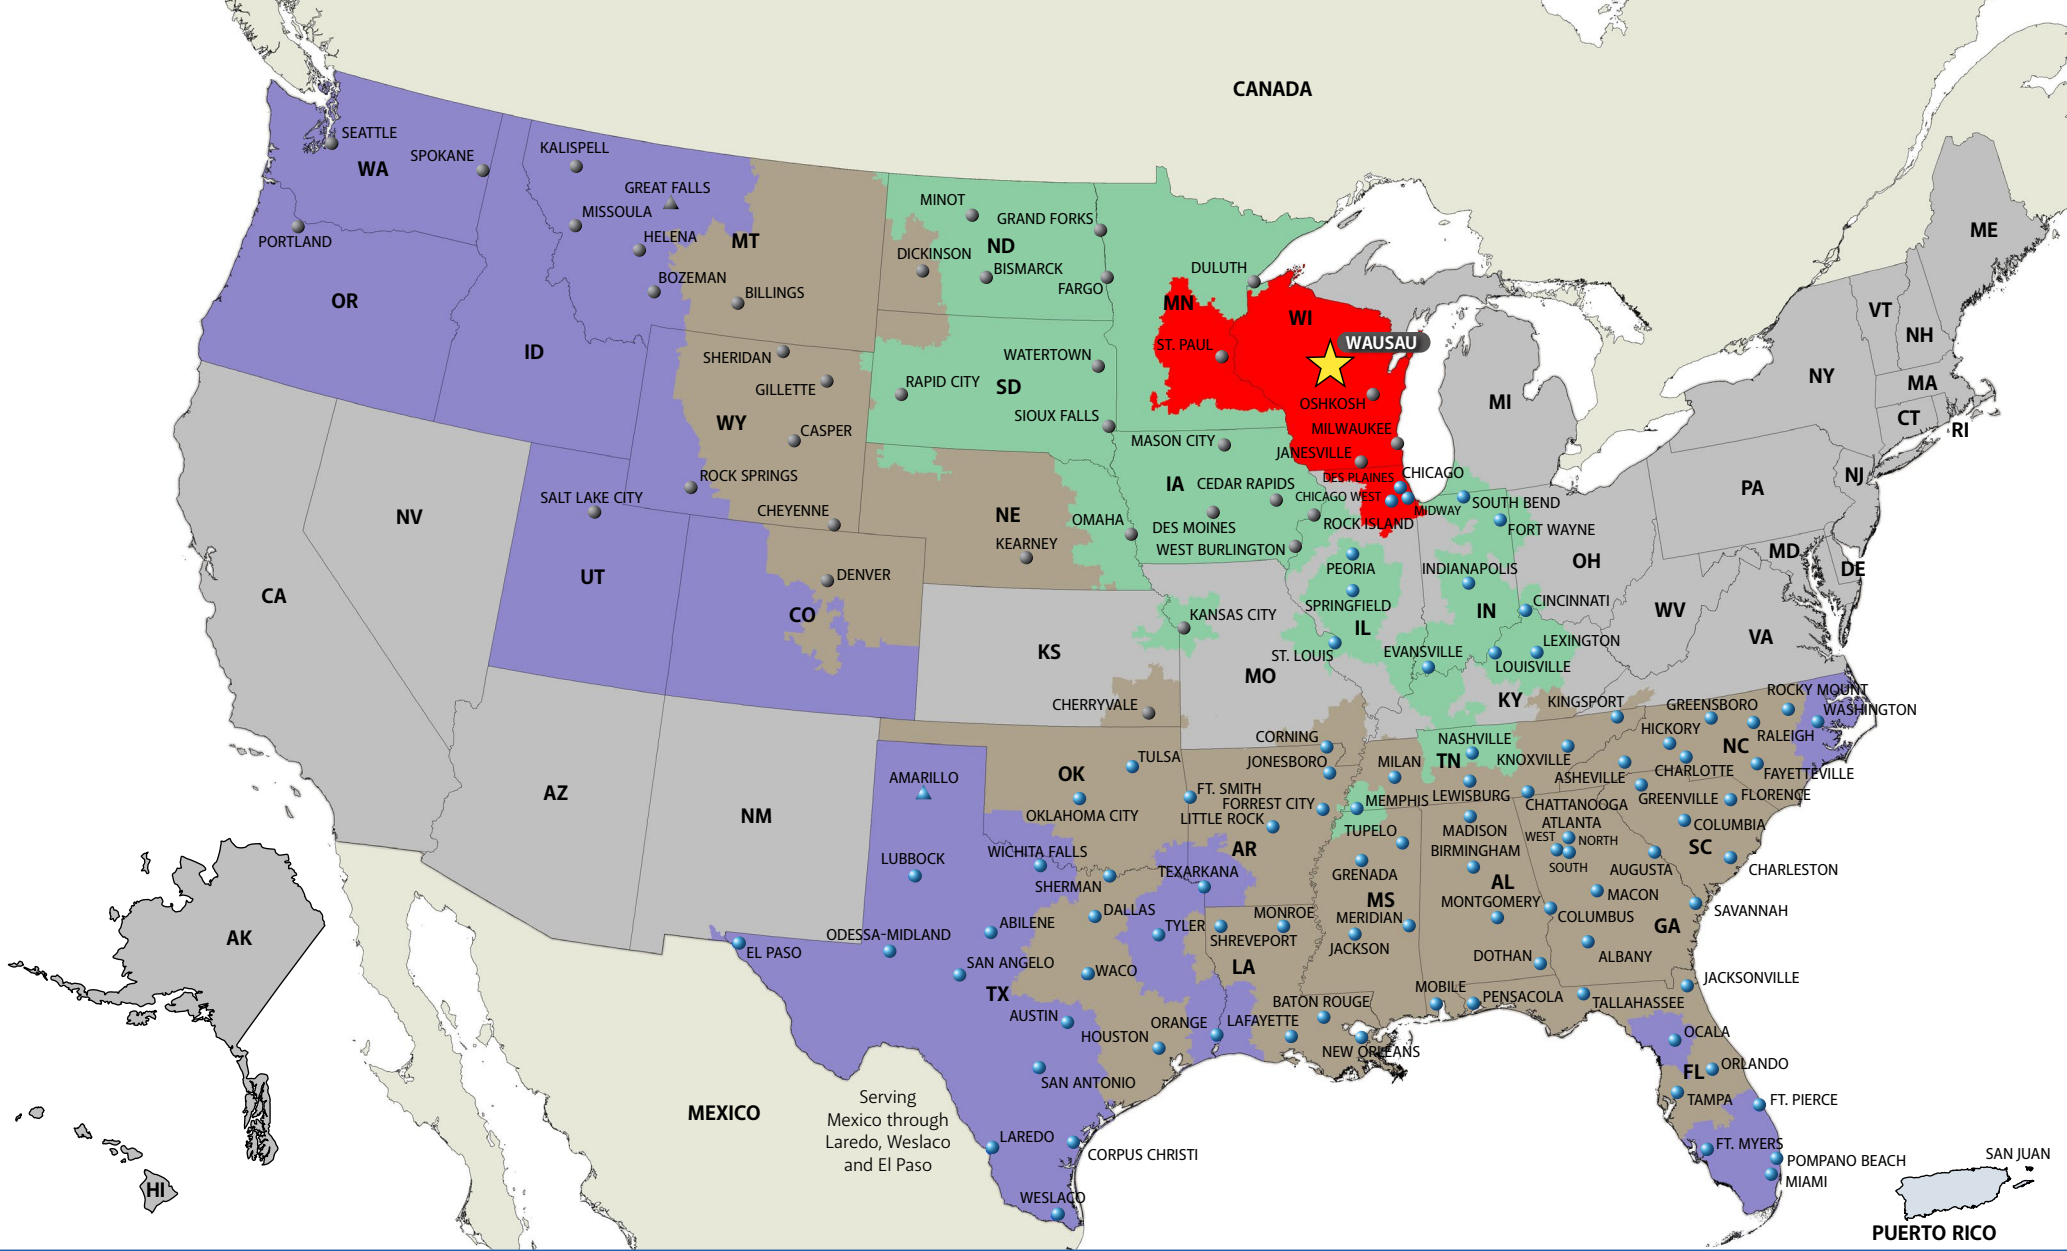

WAUSAU, WI

715-692-3431 Local
888-653-7165 Toll Free
877-697-8870 Fax

501 Spring Road
Mosinee, WI 54455