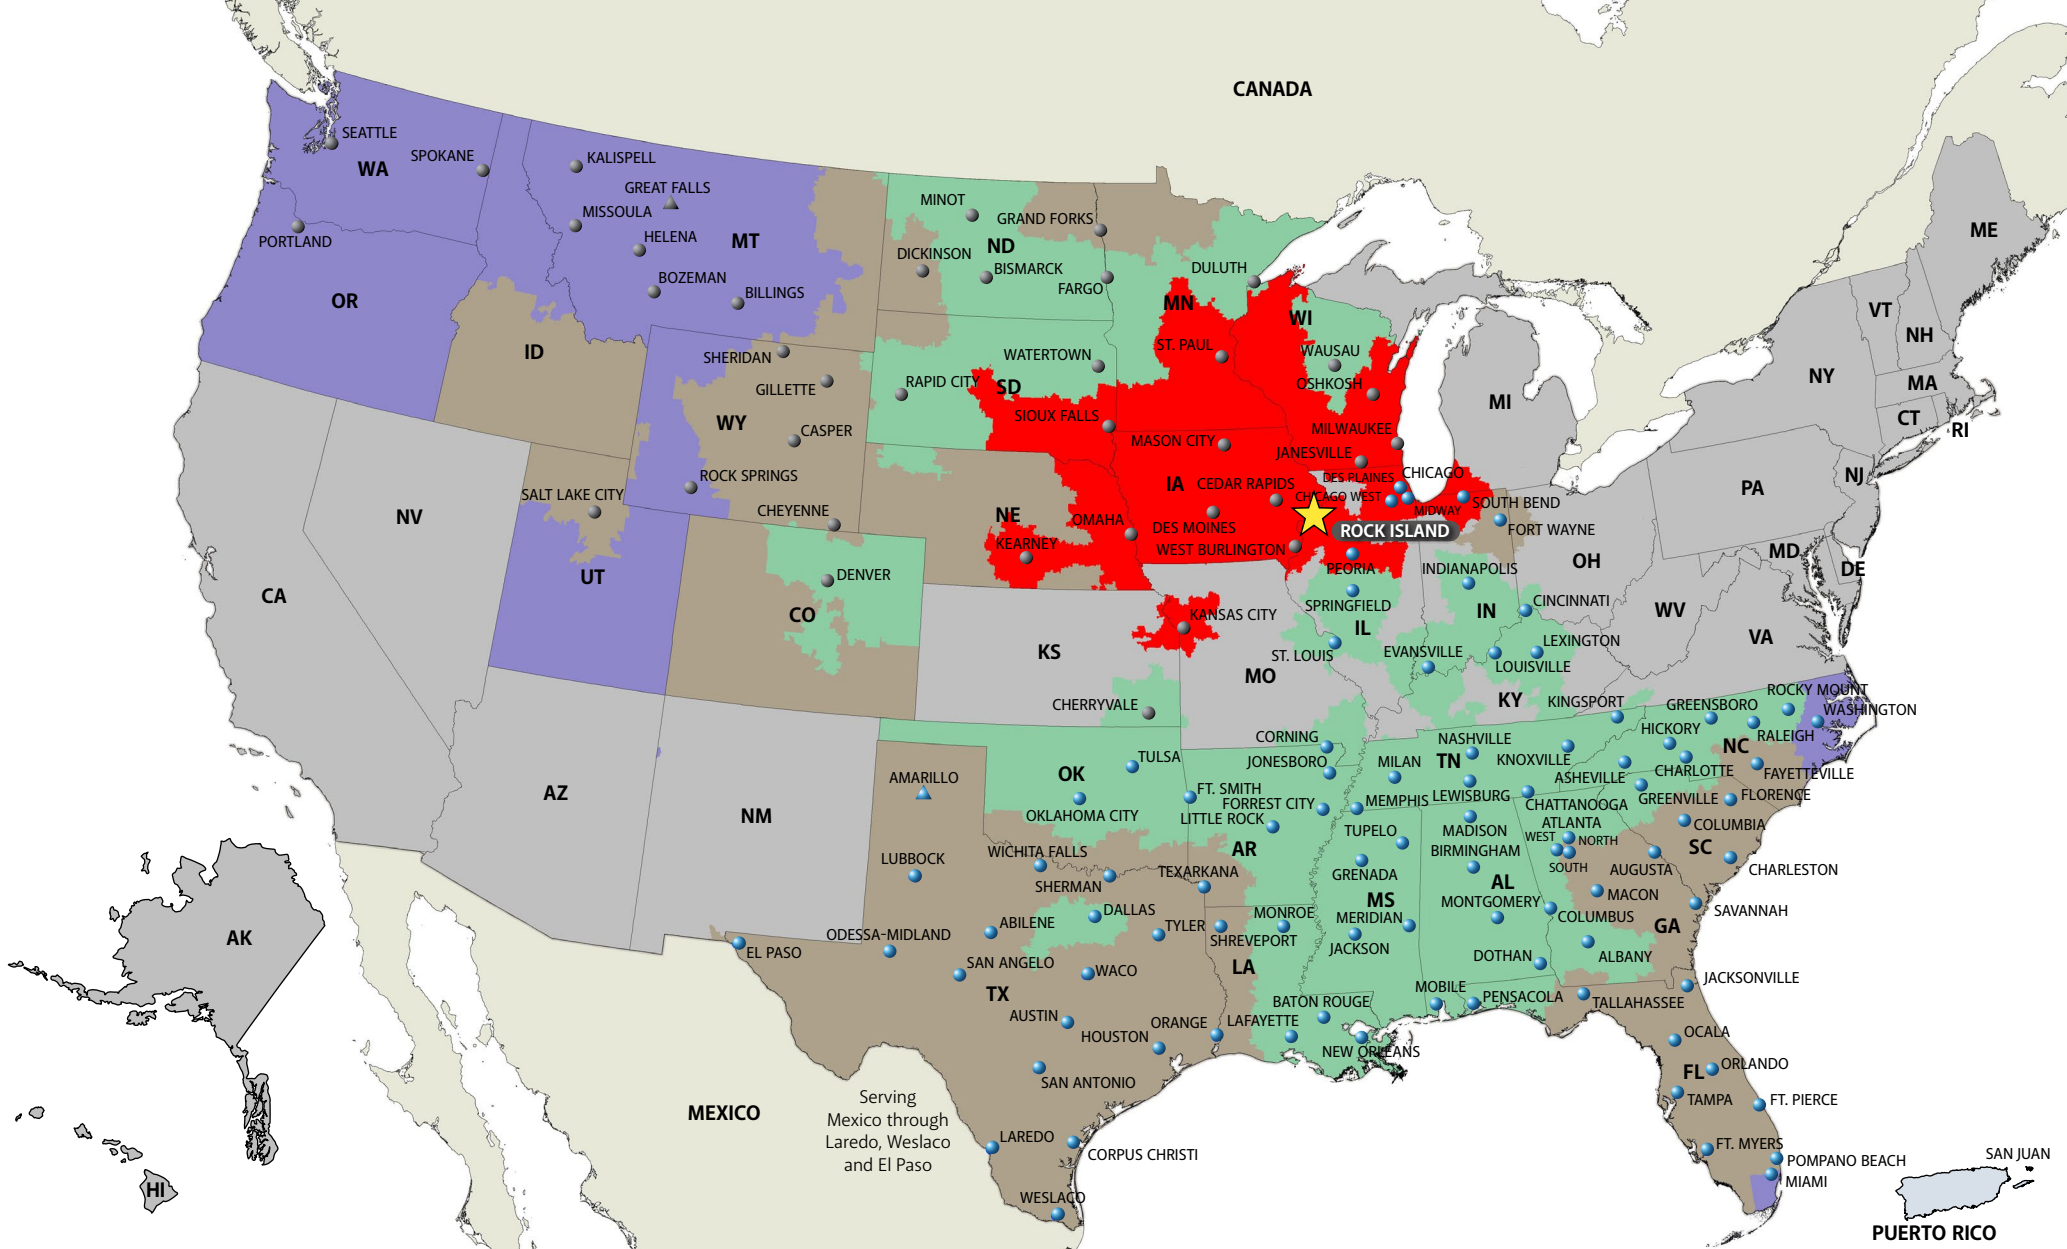

ROCK ISLAND, IL

563-214-9313 Local

877-397-5665 Toll Free

844-206-2767 Toll Free Fax

324 4th Street

Rock Island, IL 61201

Services We Provide

- Less-Than-Truckload
- Dedicated Services
- International Services
- Managed Services

MIDWEST MOTOR EXPRESS

WWW.MMEINC.COM