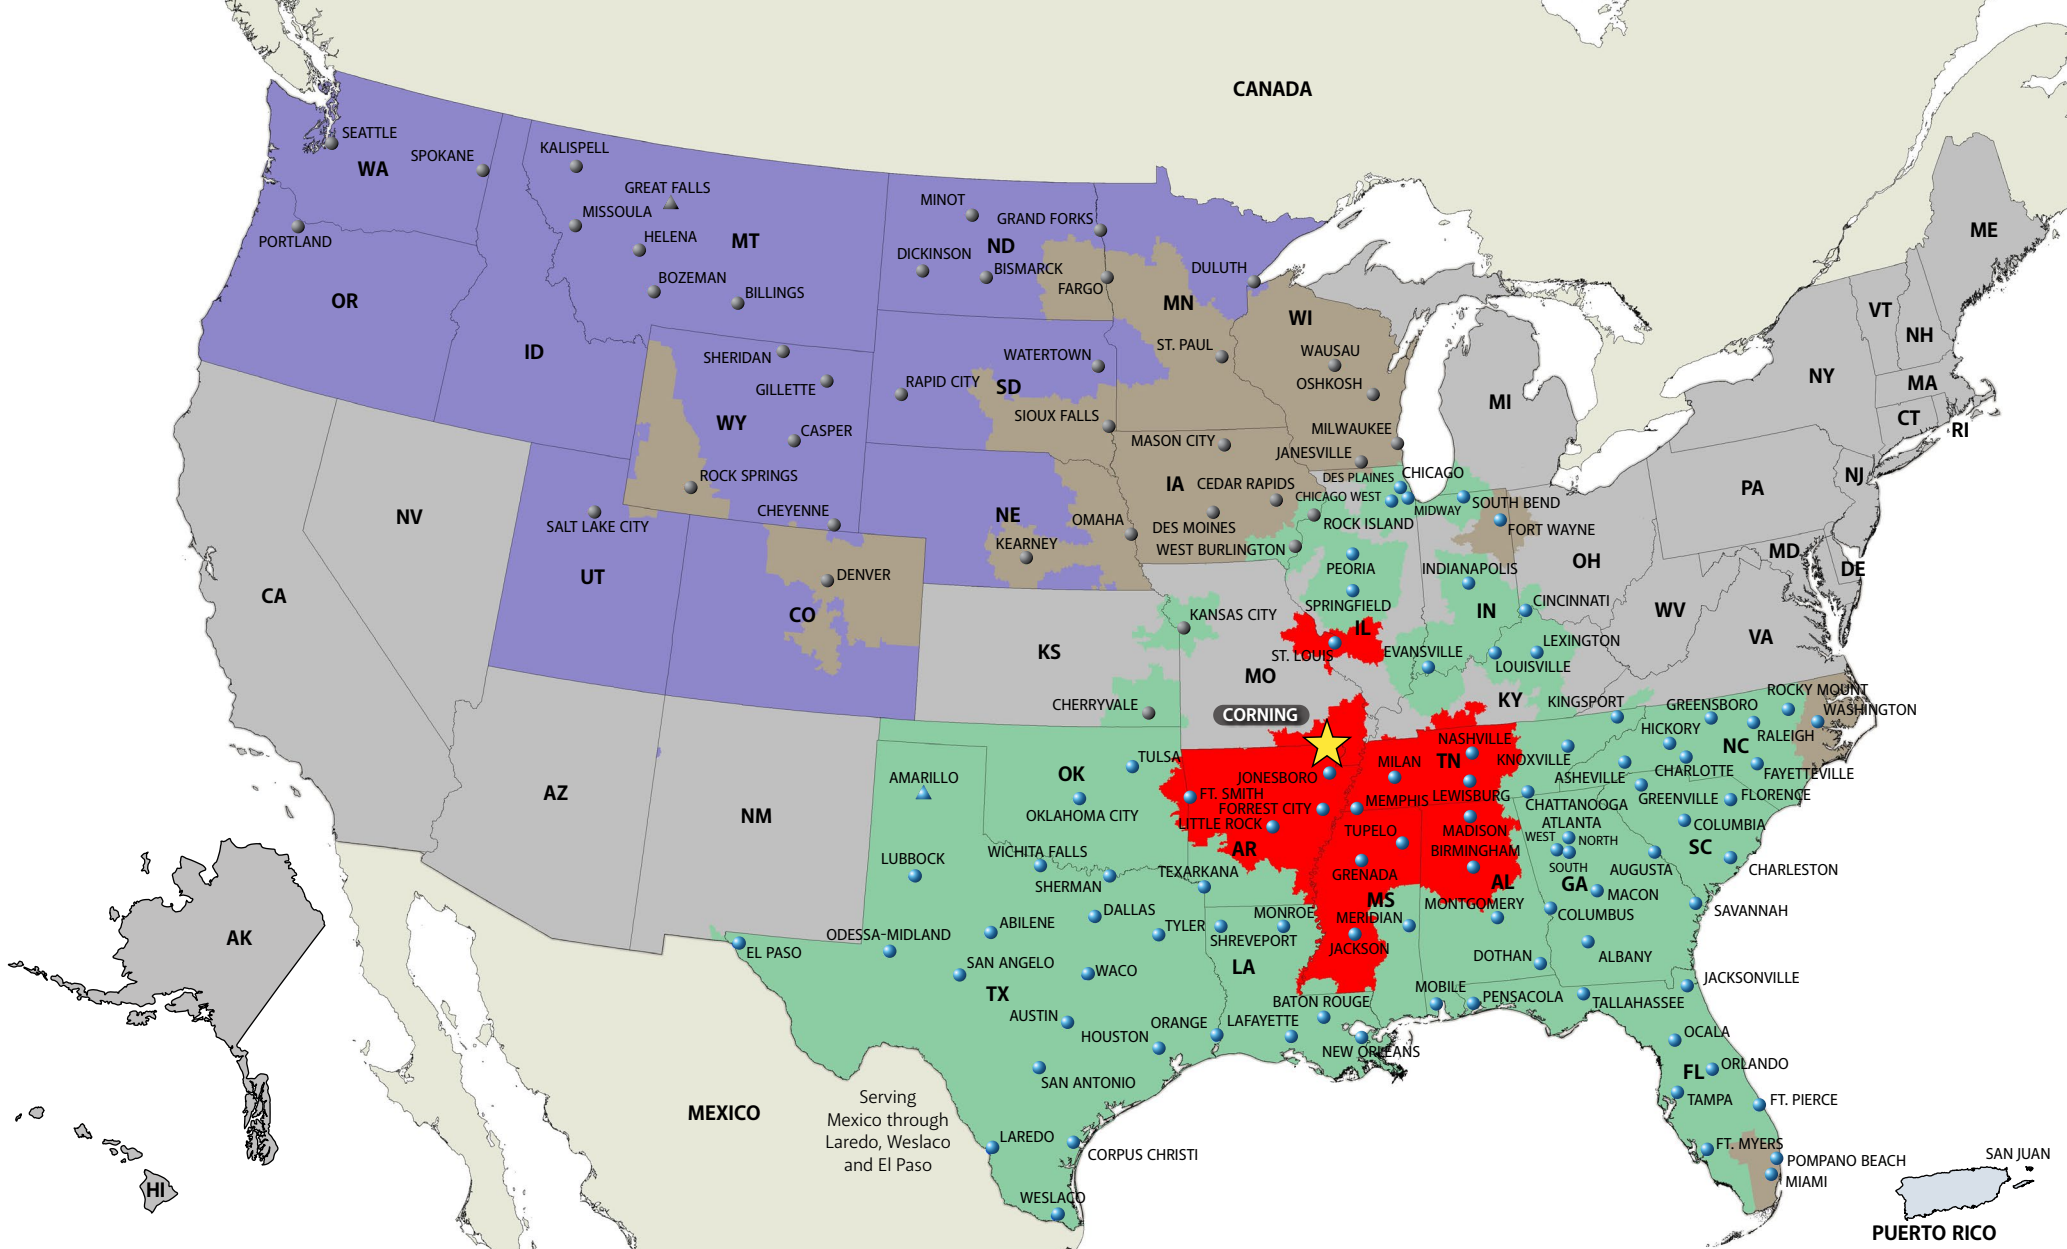

CORNING, AR

870-857-7018 Local
833-209-9898 Toll Free
866-435-5171 Toll Free Fax

2408 West Main
Corning, AR 72422