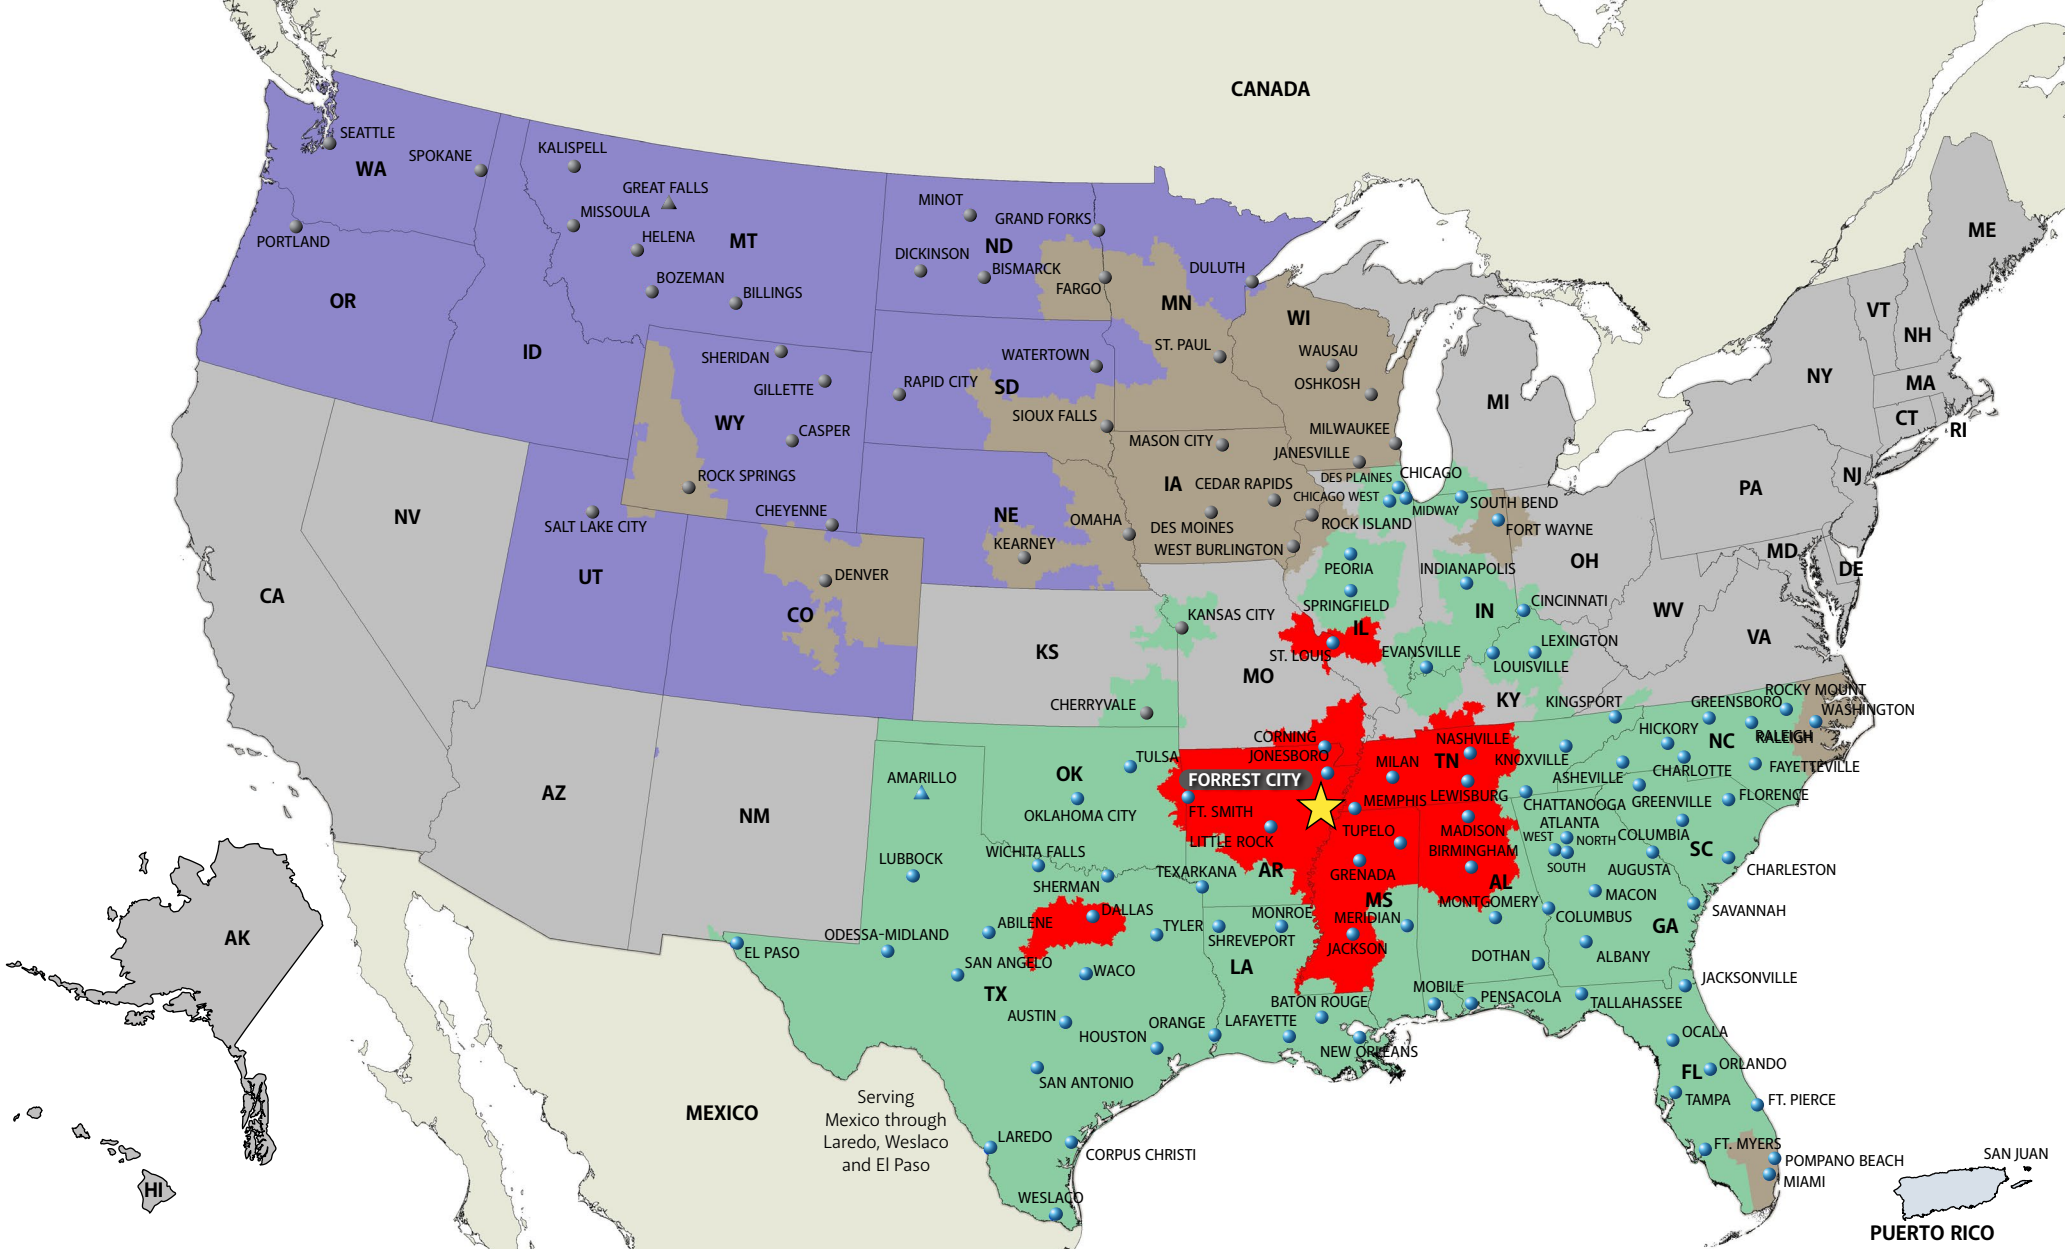

FORREST CITY, AR

Local 870-494-8074

Toll Free 833-209-9623

Toll Free Fax 866-435-5167

3333 Commerce Road
Forrest City, AR 72335