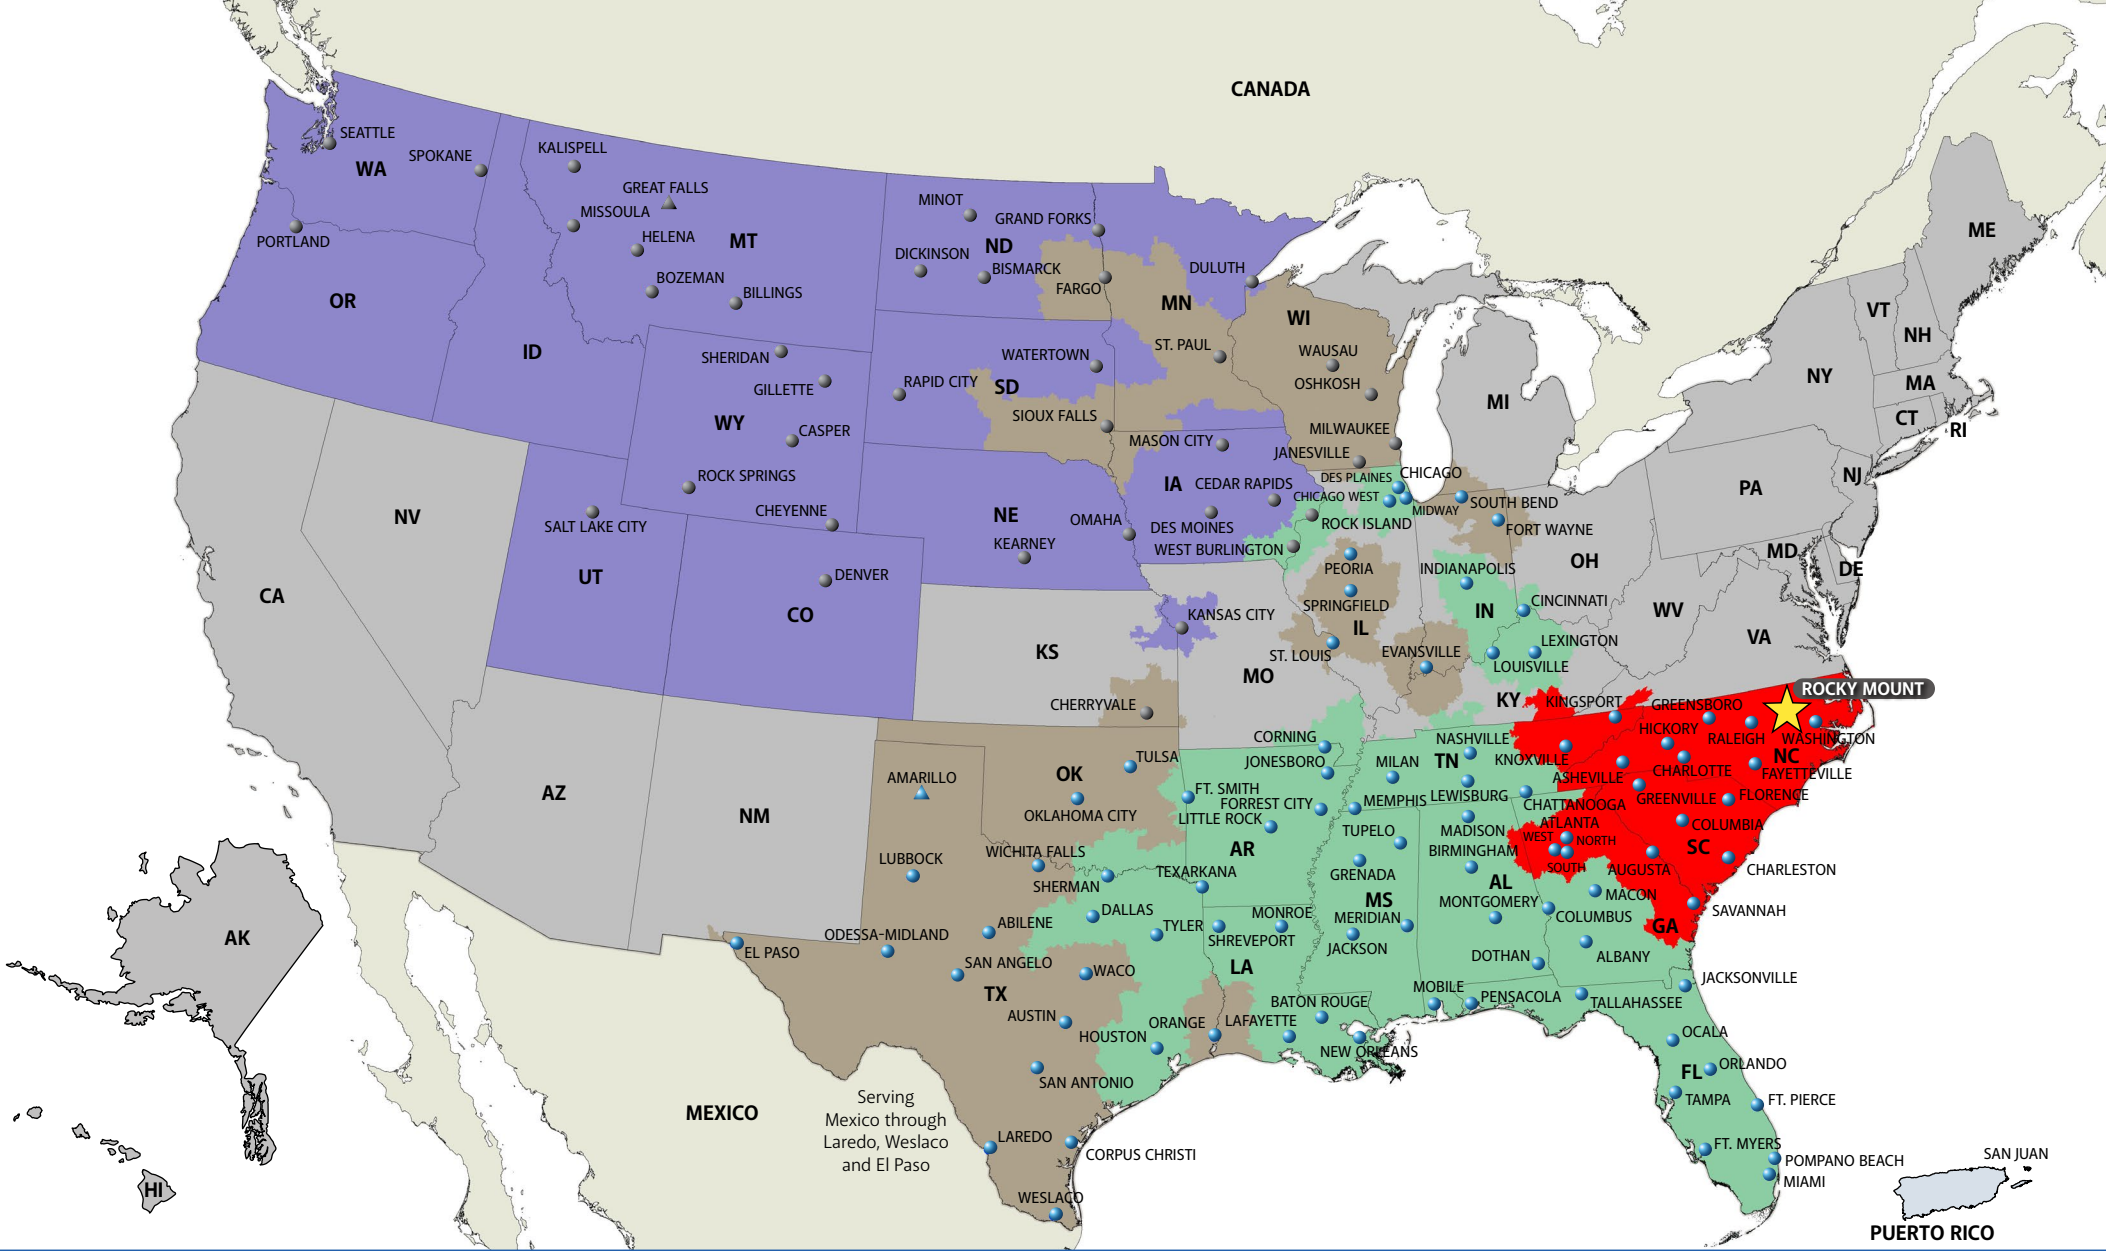

ROCKY MOUNT, NC

252-428-7011 Local
888-685-1255 Toll Free
877-697-8891 Toll Free Fax
555 Jeffreys Road
Rocky Mount, NC 27804

DAYS IN TRANSIT

DIRECT SERVICE 1 2 3 4+

Transit time shown apply from or to commercial zone of service center city. Points outside this zone may require an additional day.

AFFILIATE CARRIER

INTERNATIONAL CARRIER

Services We Provide

- Less-Than-Truckload
- Dedicated Services
- International Services
- Managed Services
- Fleet Maintenance

AAA COOPER TRANSPORTATION®
www.AAACooper.com