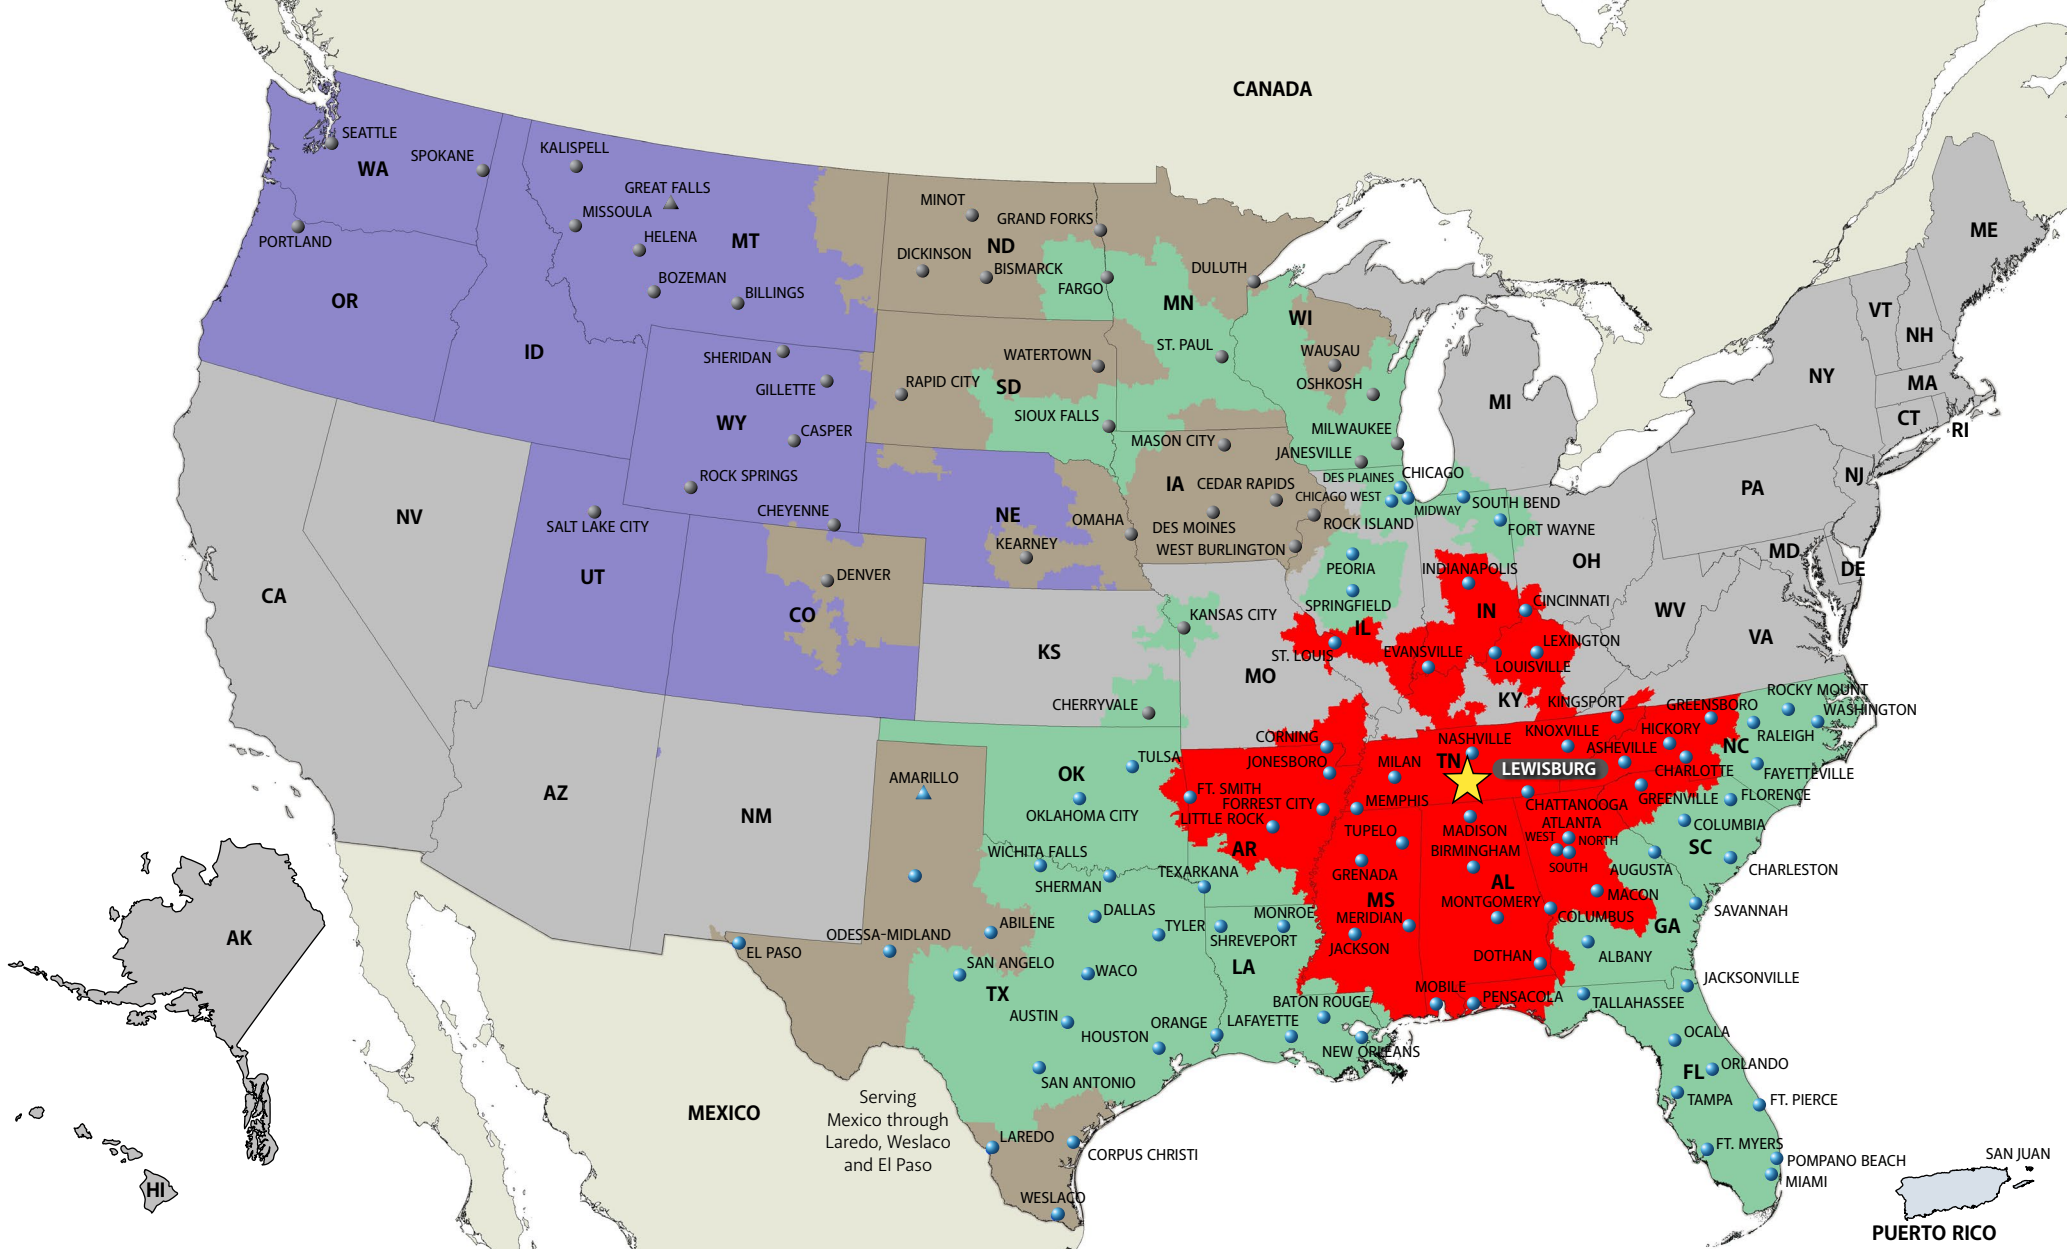

AAA COOPER TRANSPORTATION®

www.AAACooper.com

LEWISBURG, TN

931-246-1005 Local
 888-344-9538 Toll Free
 833-948-1069 Toll Free Fax
 995 Springplace Road
 Lewisburg, TN 37091

DAYS IN TRANSIT

DIRECT SERVICE 1 2 3 4+