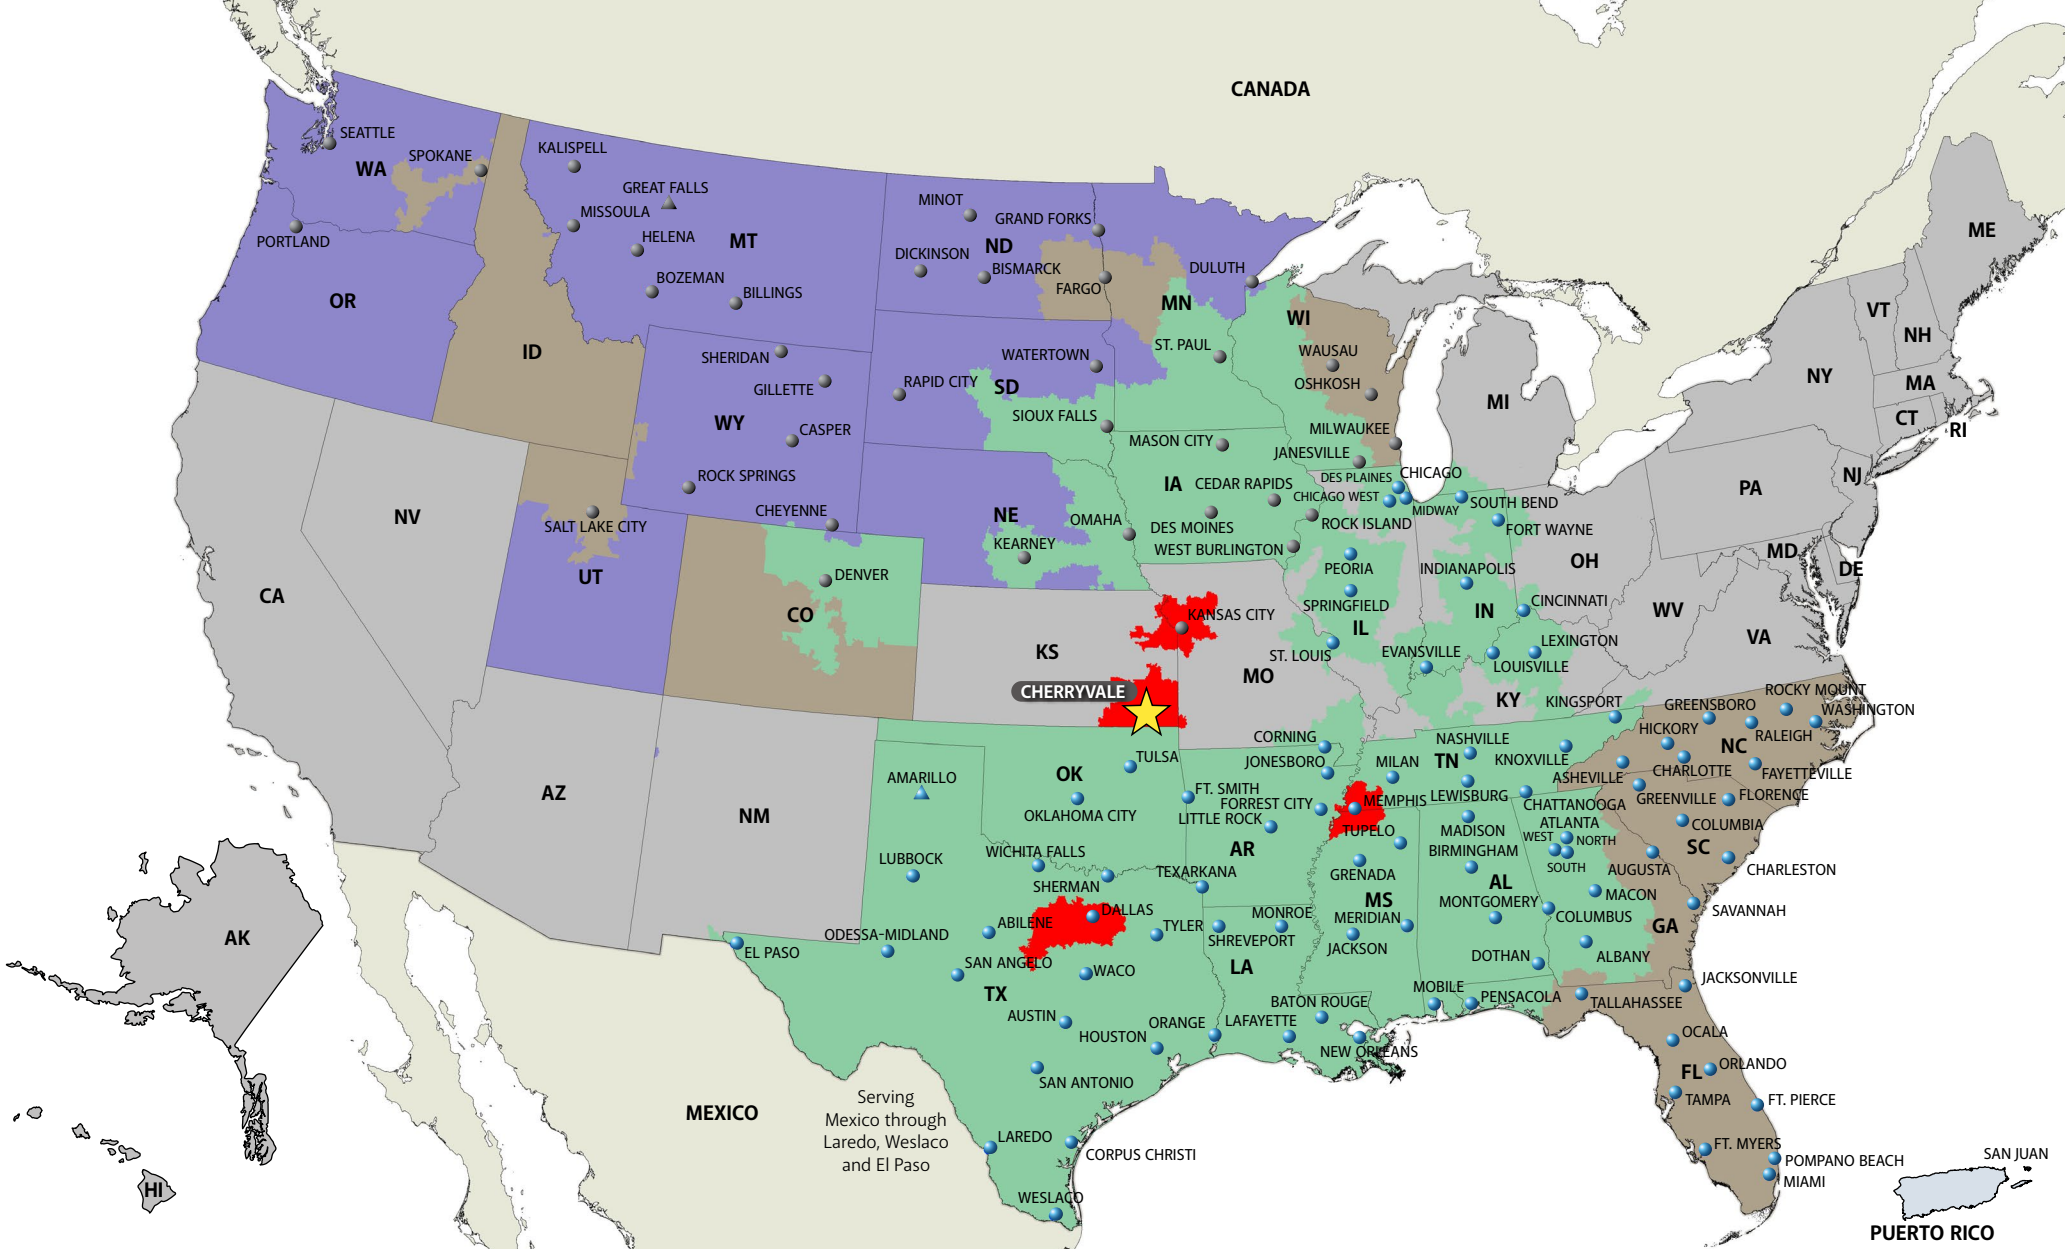

3333 Commerce Road
Forrest City, AR 72335

Services We Provide

- Less-Than-Truckload
- Dedicated Services
- International Services
- Managed Services
- Fleet Maintenance

AAA COOPER TRANSPORTATION®
www.AAACooper.com