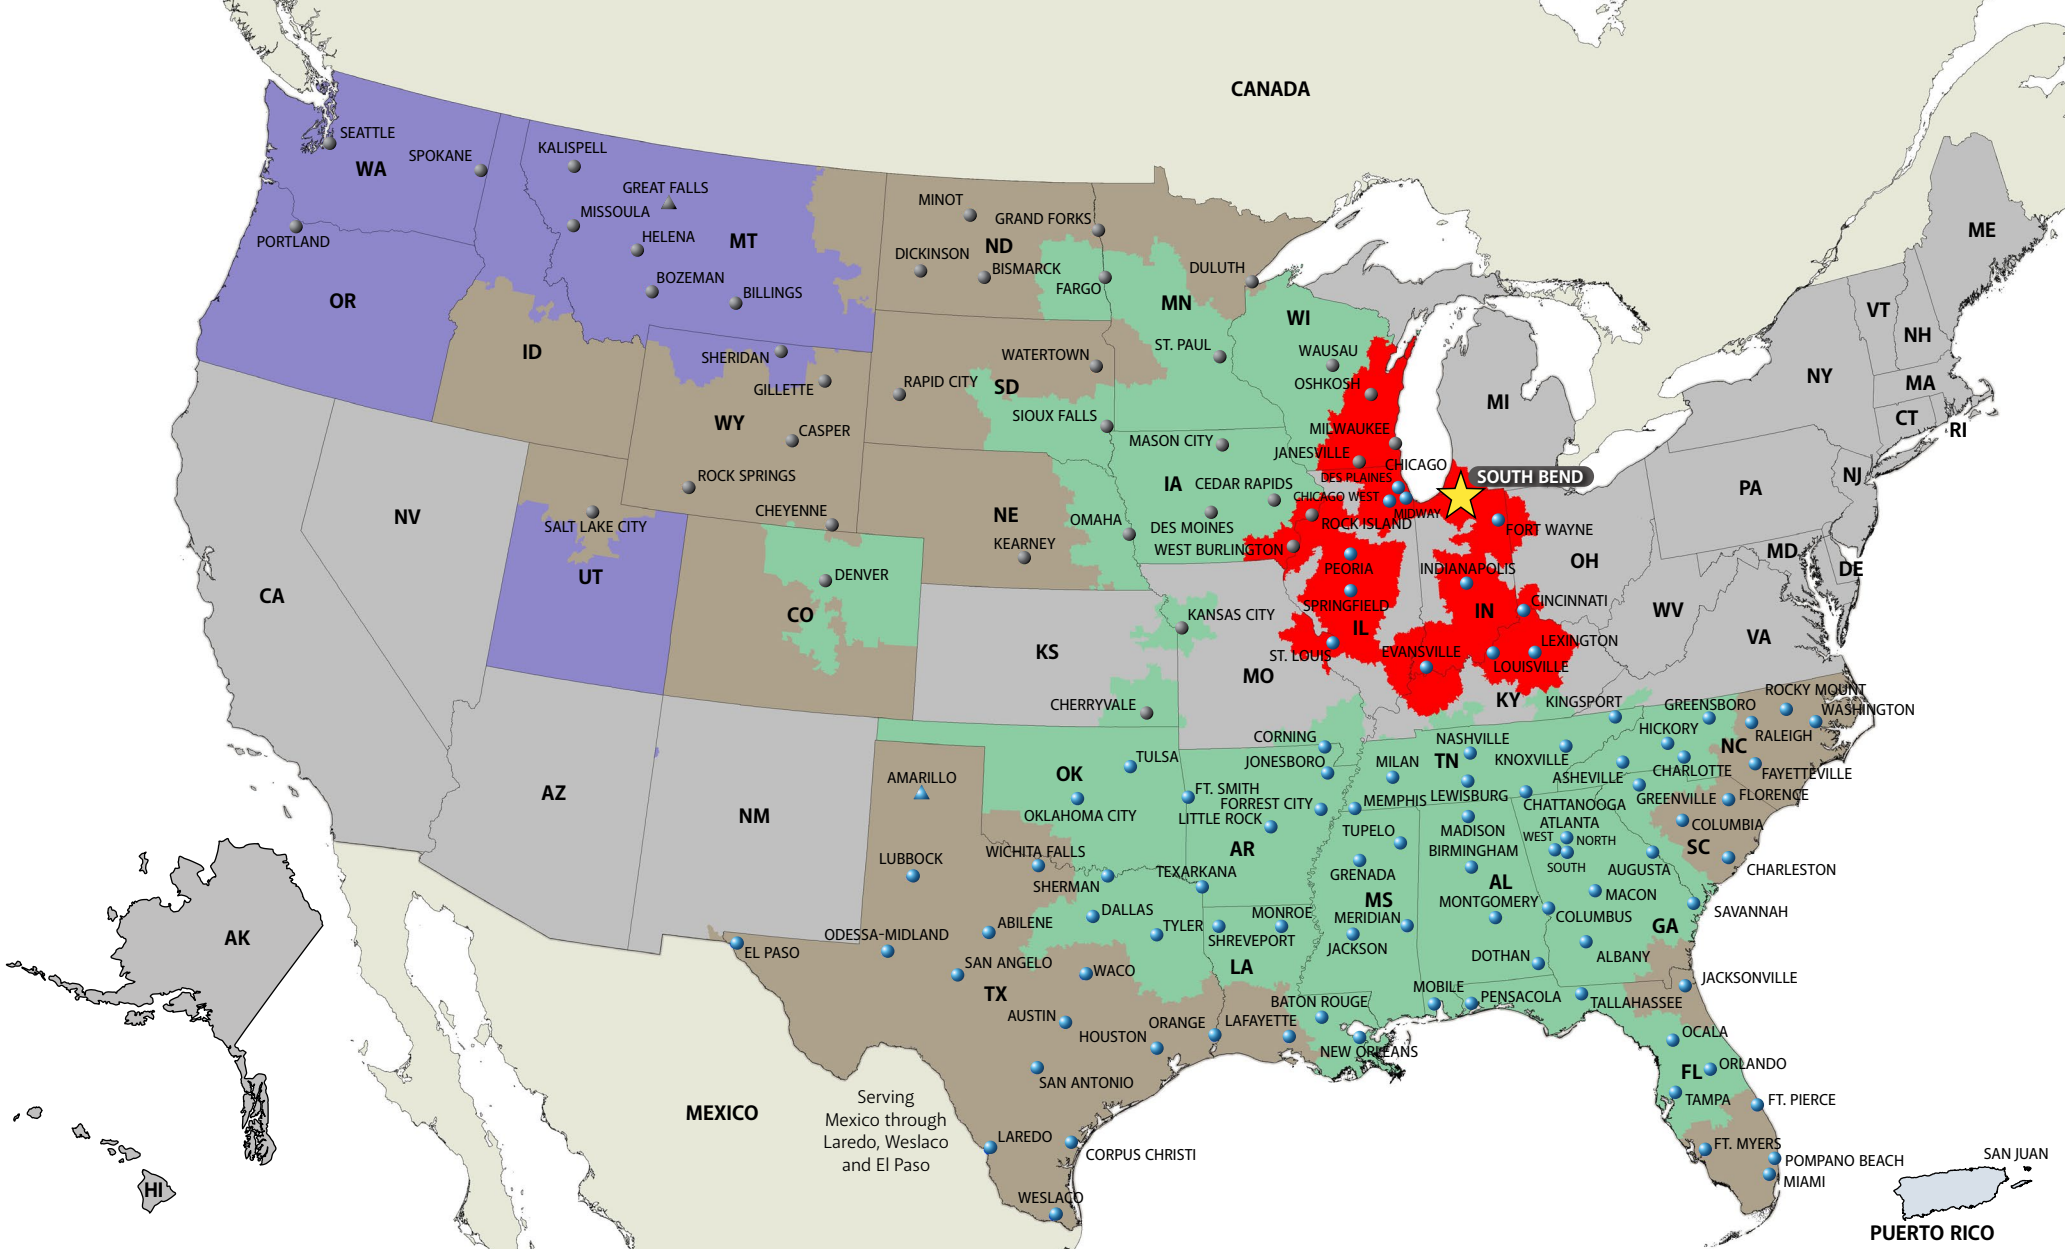

AFFILIATE CARRIER

INTERNATIONAL CARRIER

Services We Provide

- Less-Than-Truckload
- Dedicated Services
- International Services
- Managed Services

MIDWEST MOTOR EXPRESS

WWW.MMEINC.COM

SOUTH BEND, IN

574-204-7707 Local