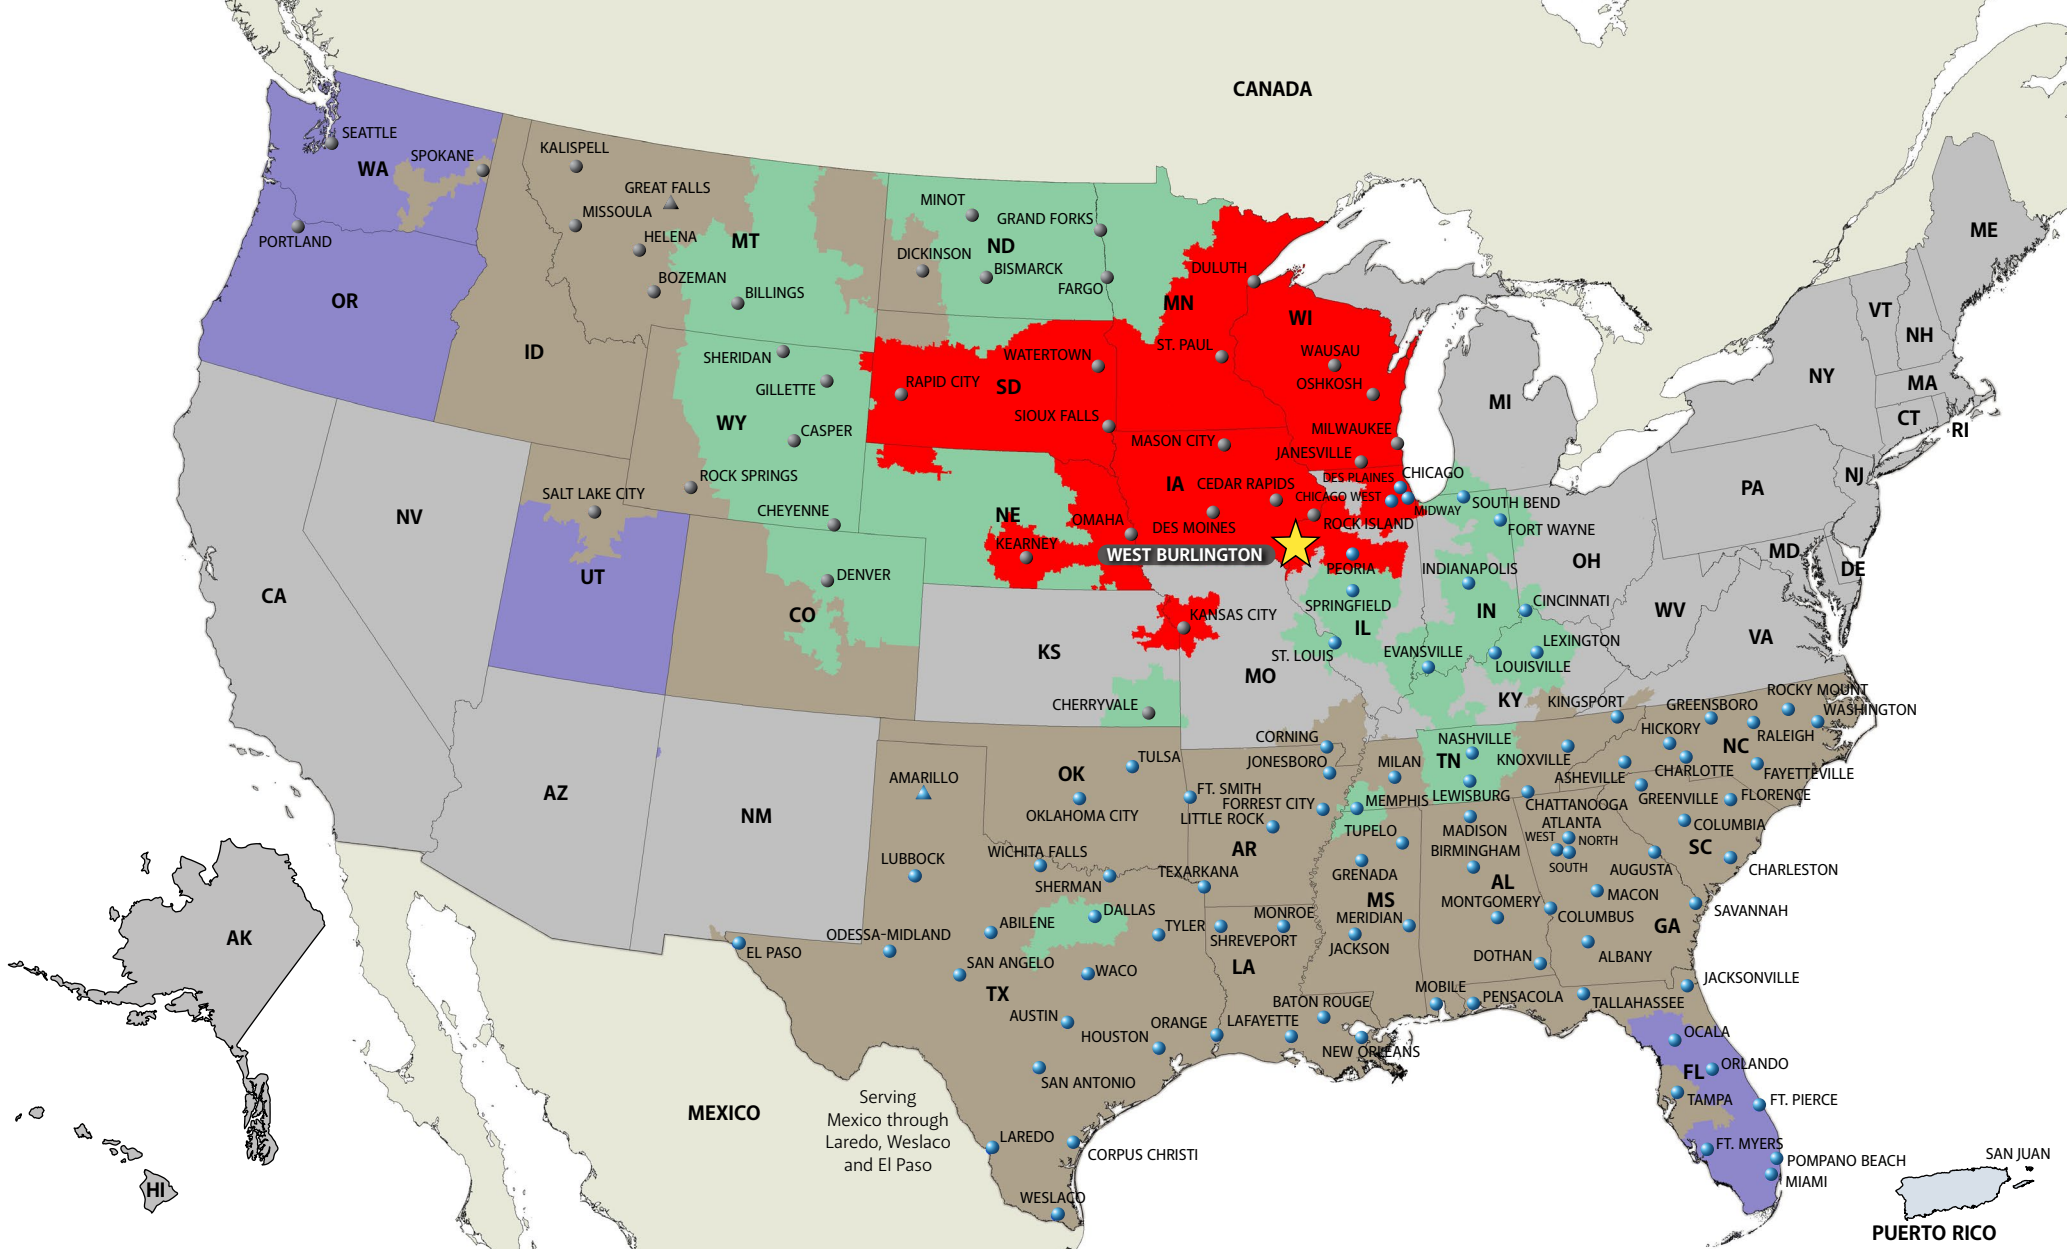

WEST BURLINGTON, IA

319-208-5401 Local
866-218-9297 Toll Free
844-241-4871 Toll Free Fax
14432 Washington Road
West Burlington, IA 52655

DAYS IN TRANSIT

DIRECT SERVICE 1 2 3 4+

Transit time shown apply from or to commercial zone of service center city. Points outside this zone may require an additional day.

AFFILIATE CARRIER

INTERNATIONAL CARRIER

Services We Provide

- *Less-Than-Truckload*
- *Dedicated Services*
- *International Services*
- *Managed Services*

MIDWEST MOTOR EXPRESS

WWW.MMEINC.COM