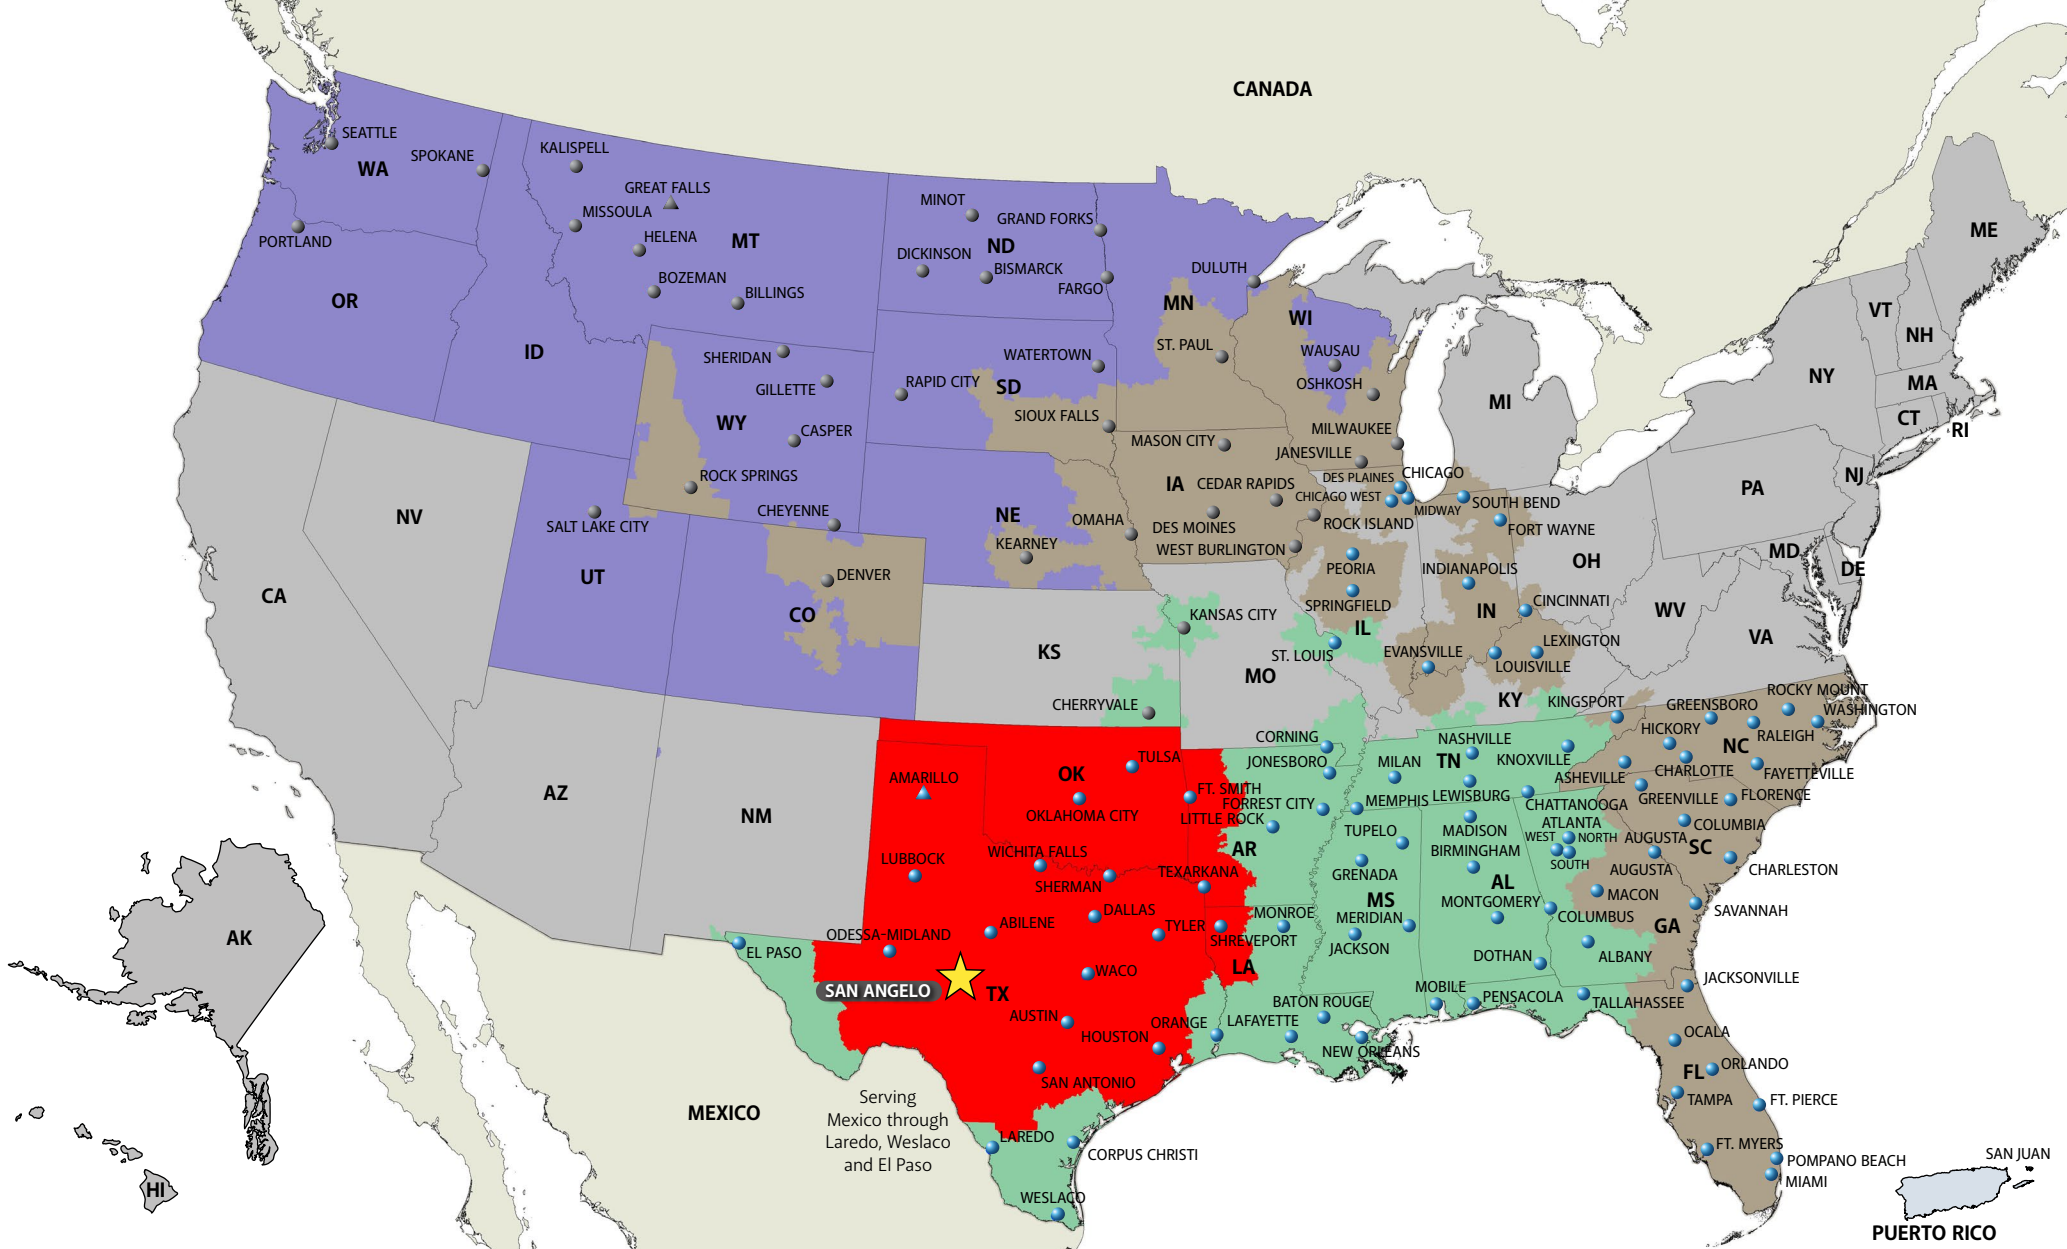

Transit time shown apply from or to commercial zone of service center city. Points outside this zone may require an additional day.

AFFILIATE CARRIER

INTERNATIONAL CARRIER

Services We Provide

- Less-Than-Truckload
- Dedicated Services
- International Services
- Managed Services
- Fleet Maintenance

AAA COOPER TRANSPORTATION®
www.AAACooper.com

SAN ANGELO, TX

325-718-2262 Local
 877-499-9052 Toll Free
 855-369-5842 Toll Free Fax
 2114 Currier Street
 San Angelo, TX 76903

Services We Provide

- Less-Than-Truckload
- Dedicated Services
- International Services
- Managed Services
- Fleet Maintenance