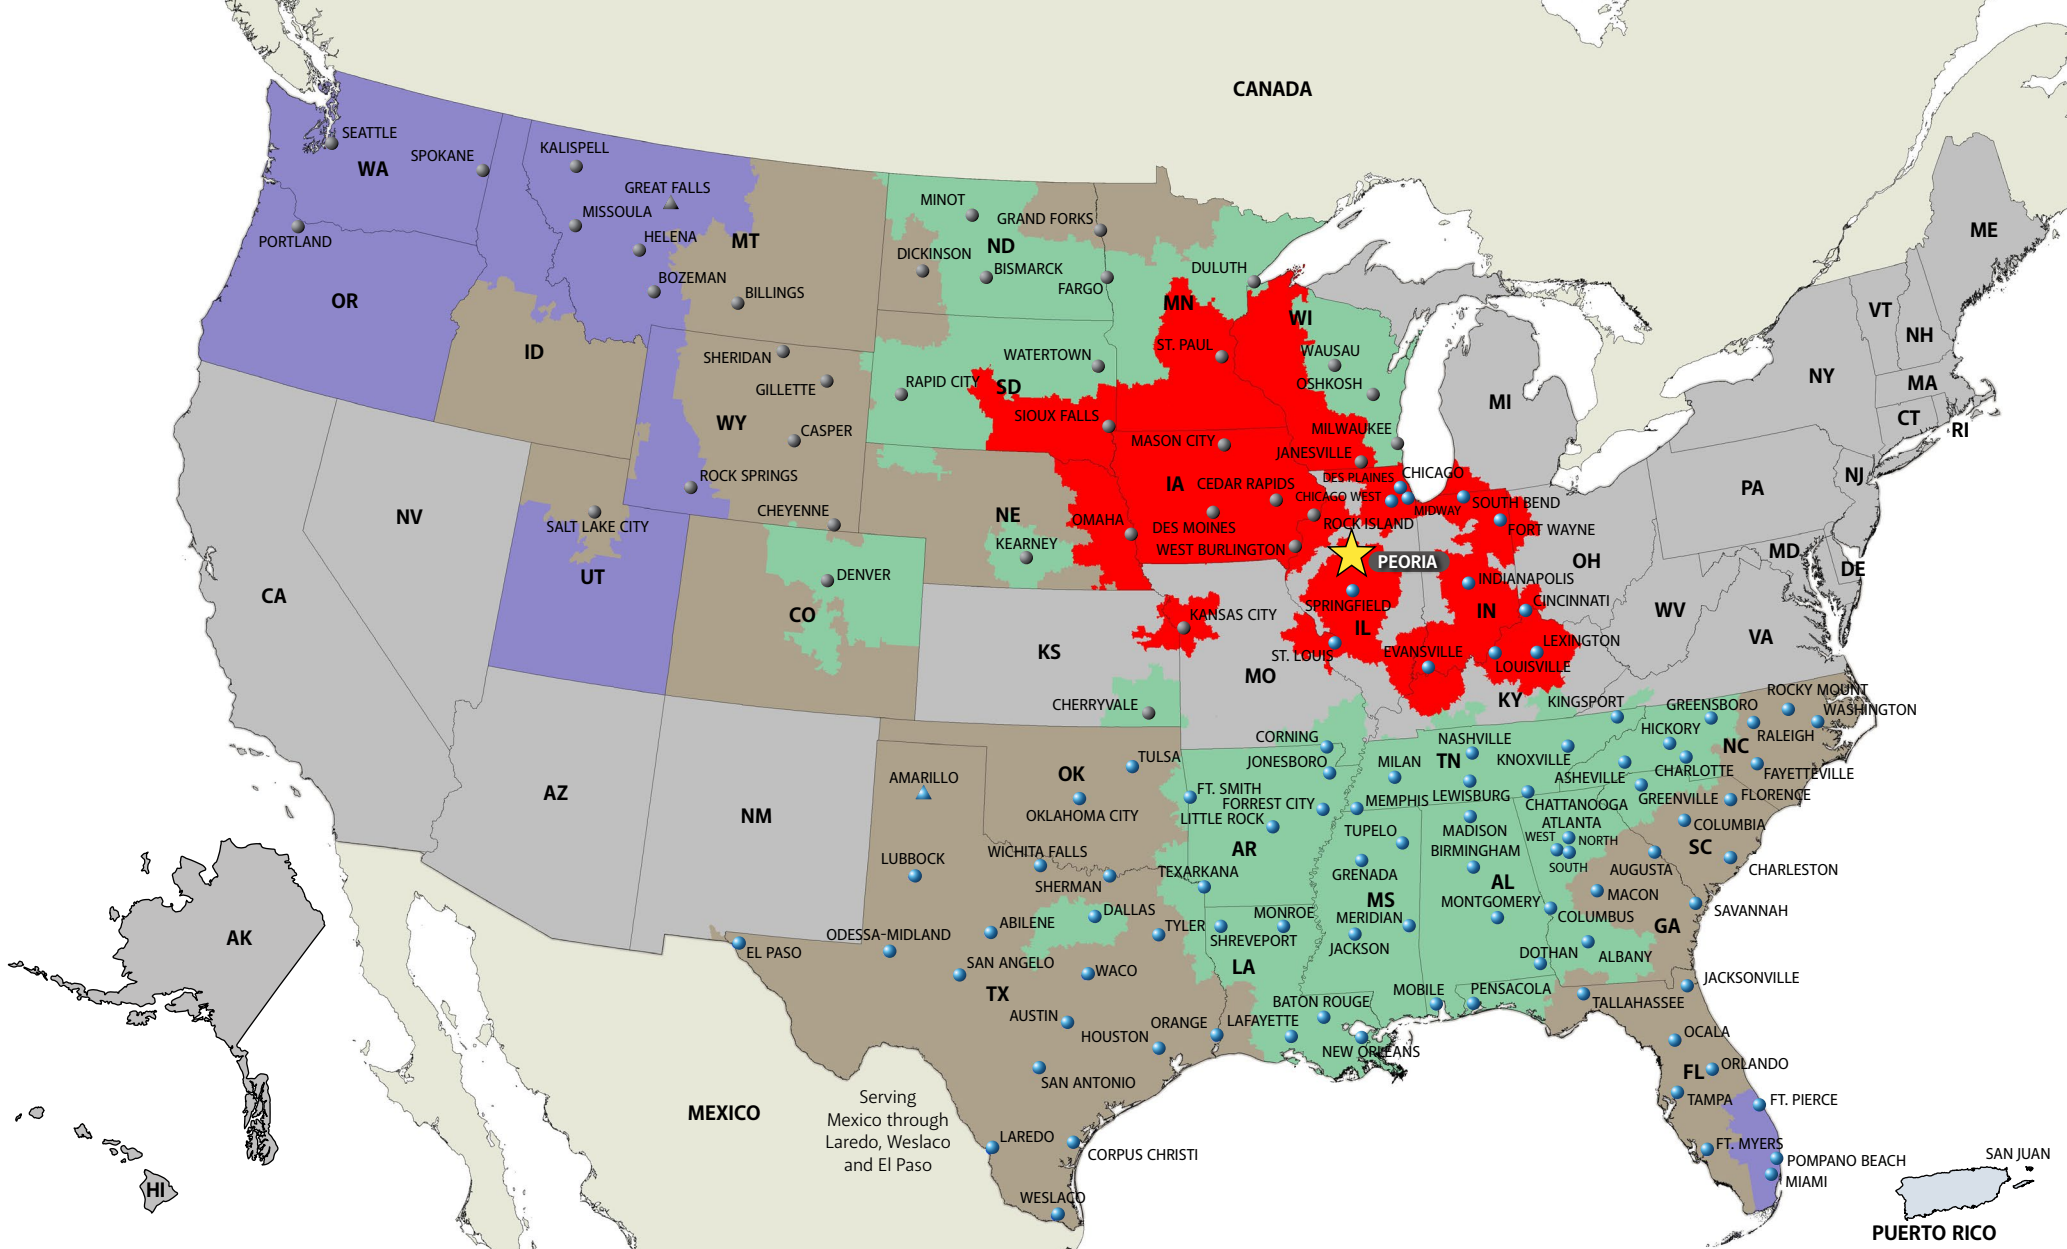

AAA COOPER TRANSPORTATION®
www.AAACooper.com

KEARNEY, NE

308-251-2108 Local
 888-660-7485 Toll Free
 877-697-8855 Fax
 614 Third Avenue
 Kearney, NE 68847

Services We Provide

- Less-Than-Truckload
- Dedicated Services
- International Services
- Managed Services

MIDWEST MOTOR EXPRESS

WWW.MMEINC.COM

PEORIA, IL

309-291-3130 Local
 888-681-7310 Toll Free
 877-697-8897 Toll Free Fax
 780 West Birchwood Street
 Morton, IL 61550

Services We Provide

- Less-Than-Truckload
- Dedicated Services
- International Services
- Managed Services
- Fleet Maintenance