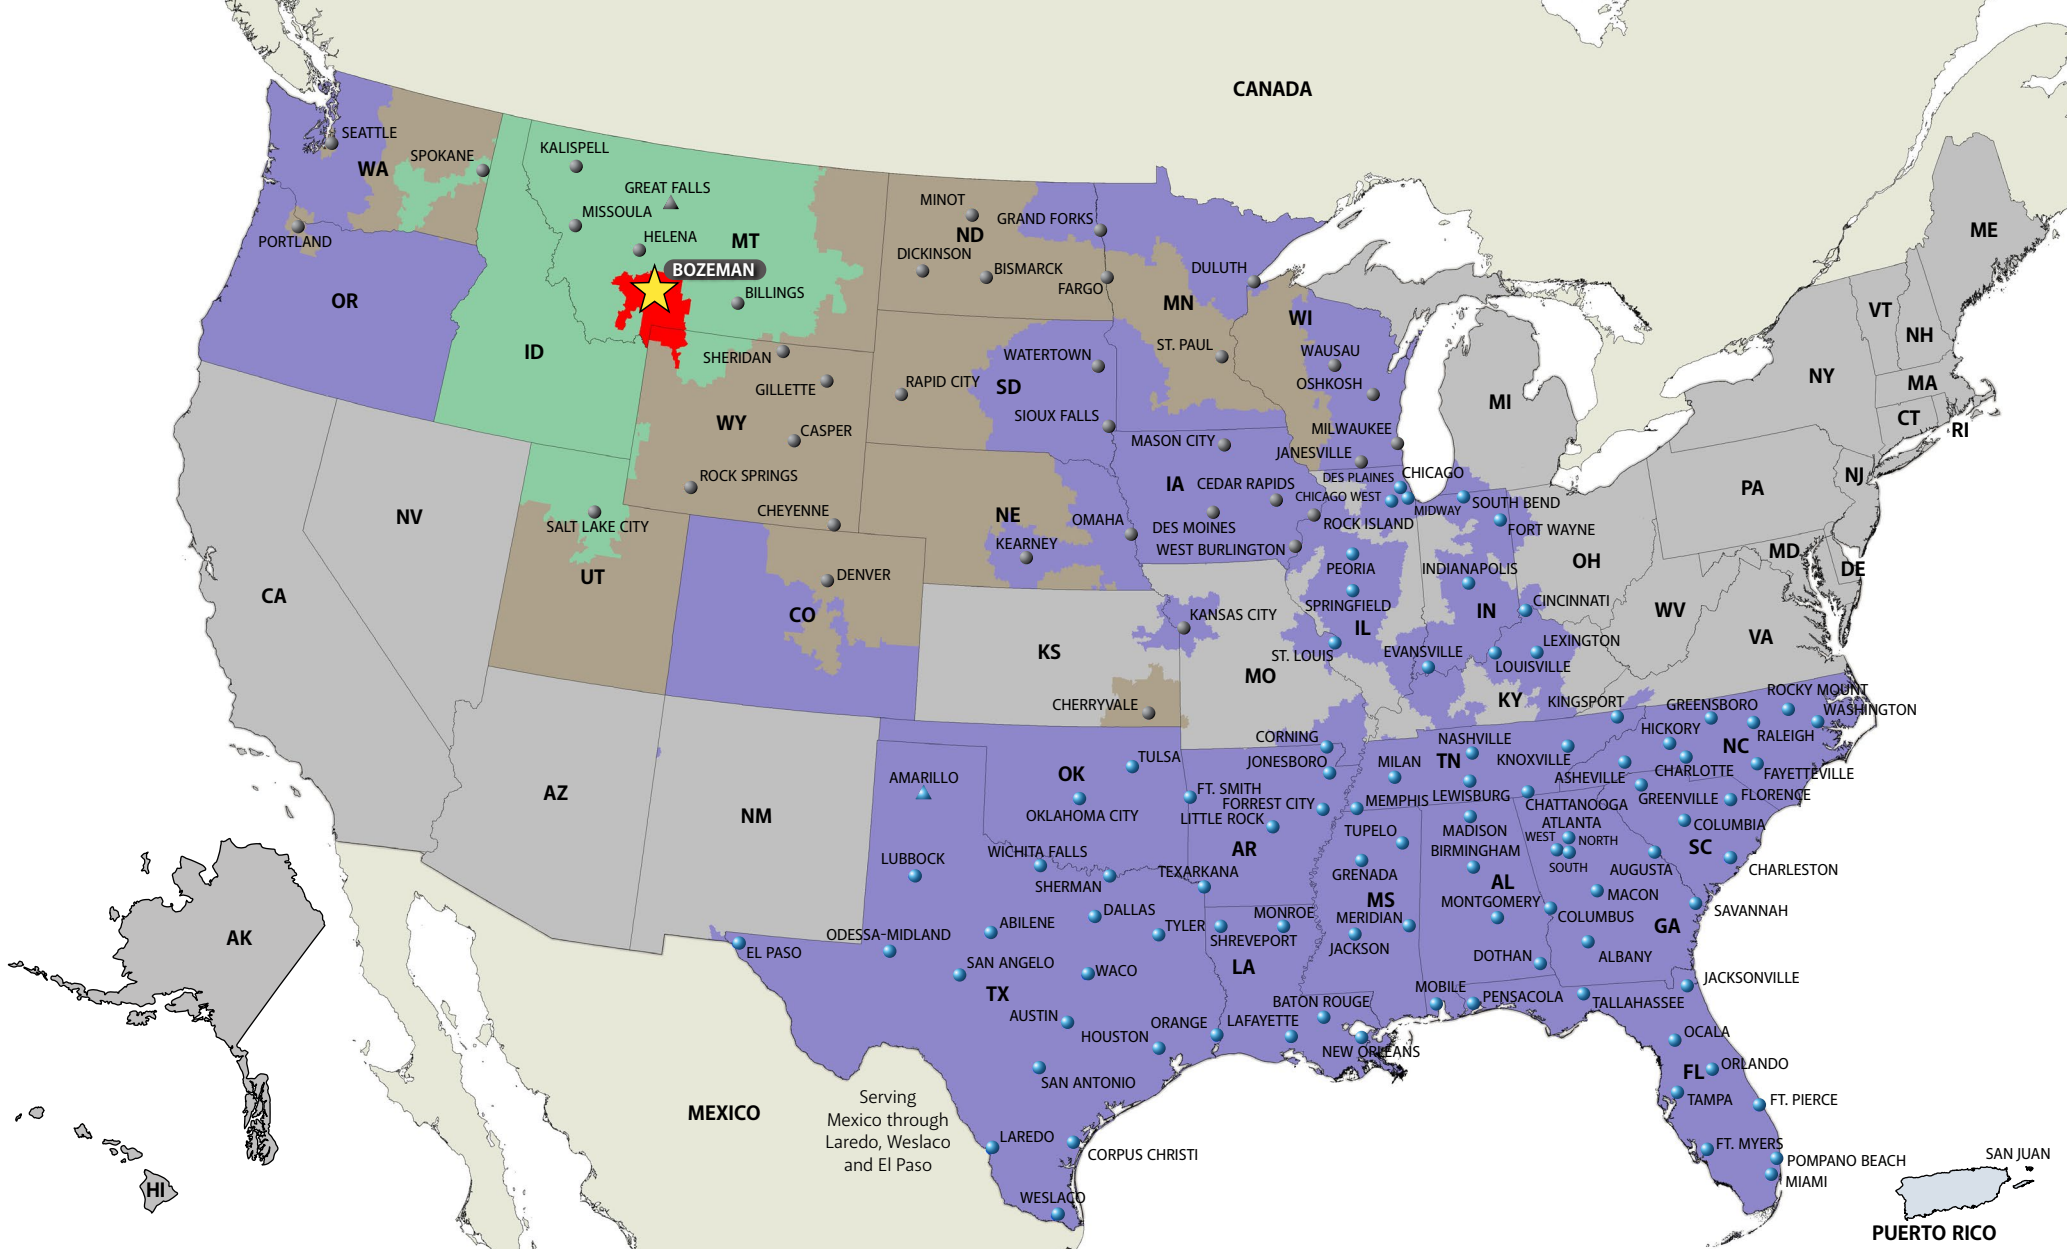

Transit time shown apply from or to commercial zone of service center city. Points outside this zone may require an additional day.

AFFILIATE CARRIER [Grey Box]

INTERNATIONAL CARRIER [Light Green Box]

Services We Provide

- Less-Than-Truckload
- Dedicated Services
- International Services
- Managed Services
- Fleet Maintenance

AAA COOPER TRANSPORTATION®
www.AAACooper.com

BOZEMAN, MT

406-924-7014 Local
 888-705-7388 Toll Free
 833-926-0831 Fax
 216 Pollywog Lane
 Belgrade, MT 59714